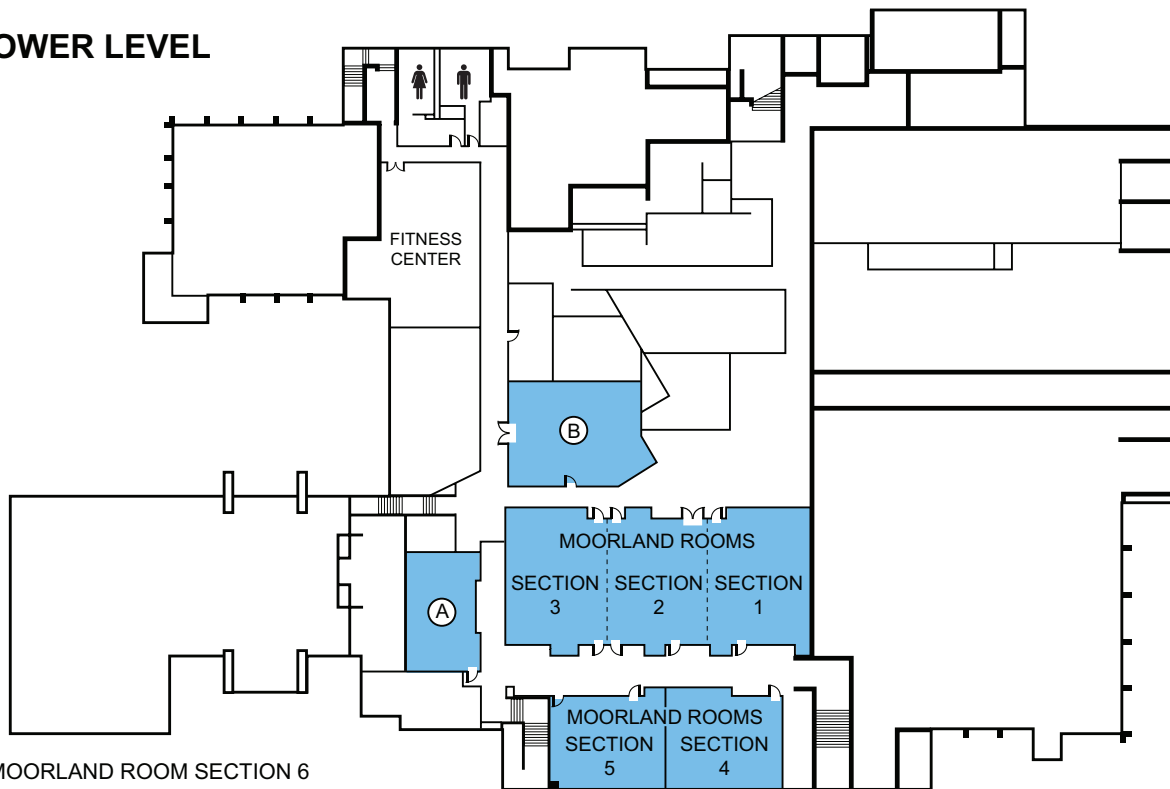

# Sheraton Milwaukee Brookfield Hotel

**Sheraton**  
HOTELS & RESORTS

375 South Moorland Road • Brookfield, Wisconsin 53005 • United States  
Phone (262) 786-1100

# Sheraton Milwaukee Brookfield Hotel

**Sheraton**<sup>®</sup>  
HOTELS & RESORTS

375 South Moorland Road • Brookfield, Wisconsin 53005 • United States  
Phone (262) 786-1100

## LOWER LEVEL

- A. MOORLAND ROOM SECTION 6
- B. MOORLAND ROOM SECTION 7