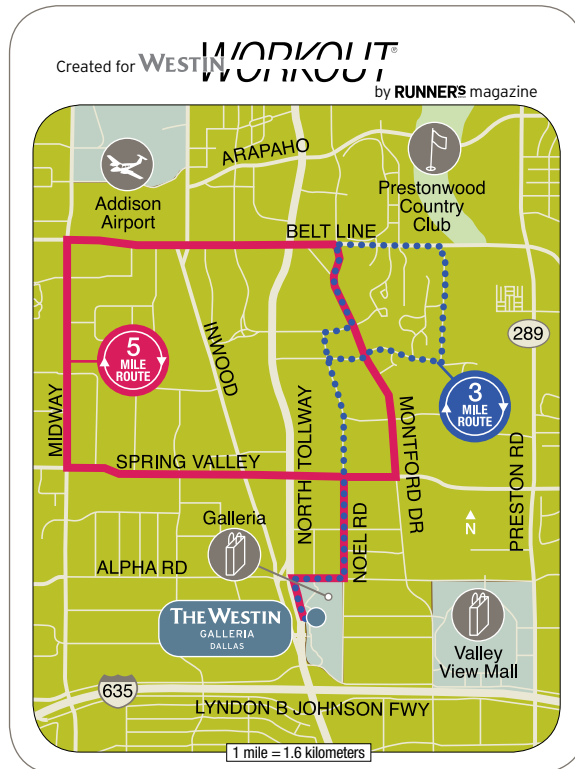

The Westin Galleria Dallas

the westin galleria dallas
972.934.9494

westin.com

3 mile route:

1. 1 Leave the front of the hotel and turn right on Frontage Road.
2. 2 Turn right on Alpha.
3. 3 Turn left (north) on Noel.
4. 4 Turn right onto Verde Valley Ln.
5. 5 Turn left onto Montfort Dr.
6. 6 Turn Right Belt Line Rd.
7. 7 Run on the sidewalk to your right. It will lead to a path that goes through a small wooded area.
8. 8 The path ends on Winnwood Rd. Turn left.
9. 9 Turn right onto Celestial Rd.
10. 10 Turn left onto Noel Rd., which takes you back to the hotel.

5 mile route:

1. 1 Leave the front of the hotel and turn right on Frontage Road.
2. 2 Turn right on Alpha.
3. 3 Turn left (north) on Noel.
4. 4 Turn left onto Spring Valley Rd.
5. 5 Turn right onto Midway Rd.
6. 6 Turn right onto Belt Line Rd.
7. 7 Turn right onto Montfort Dr.
8. 8 Turn right onto Spring Valley Rd.
9. 9 Turn left onto Noel Rd., which takes you back to the hotel.