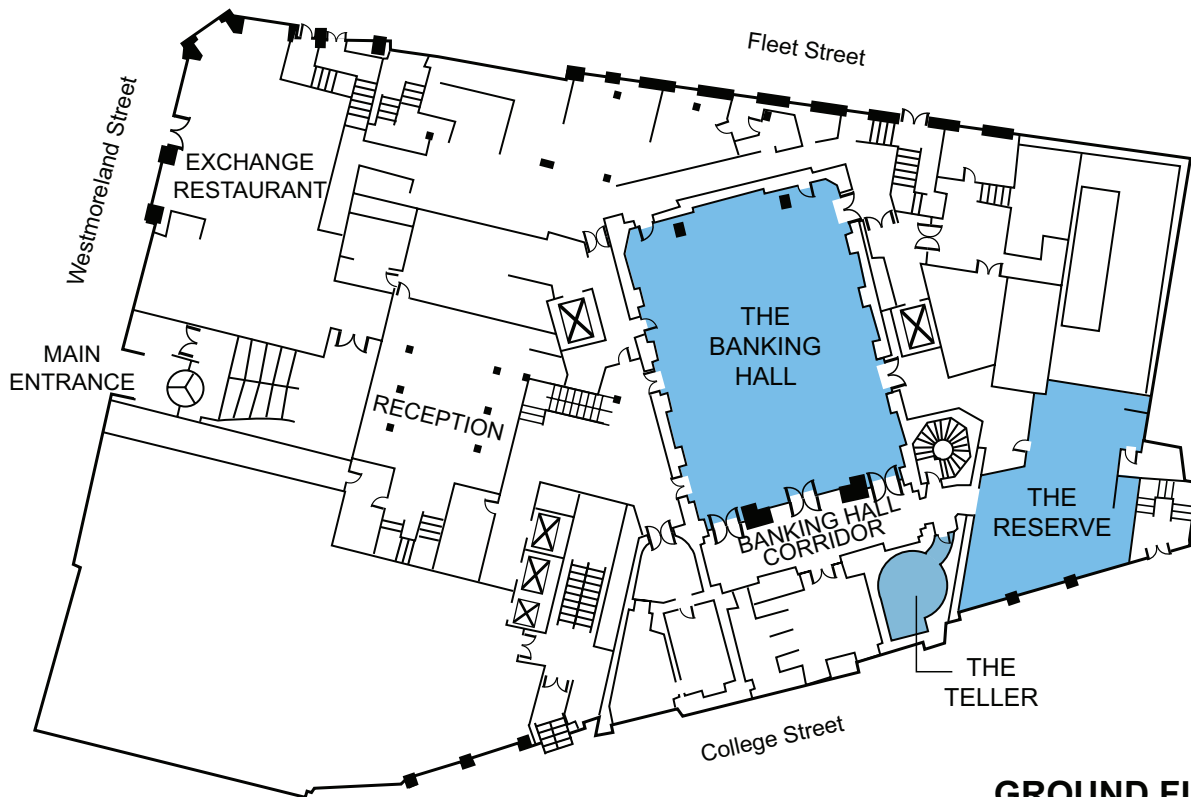

The Westin Dublin

At College Green • Dublin 2 • Ireland
Phone (353)(1) 645 1000

Mezzanine Level
page 2

Ground Floor
page 3

- 1) THE GUINEA
- 2) THE FLORIN
- 3) THE SHILLING
- 4) THE TANNER
- 5) THE HA' PENNY
- 6) THE FARTHING

GROUND FLOOR