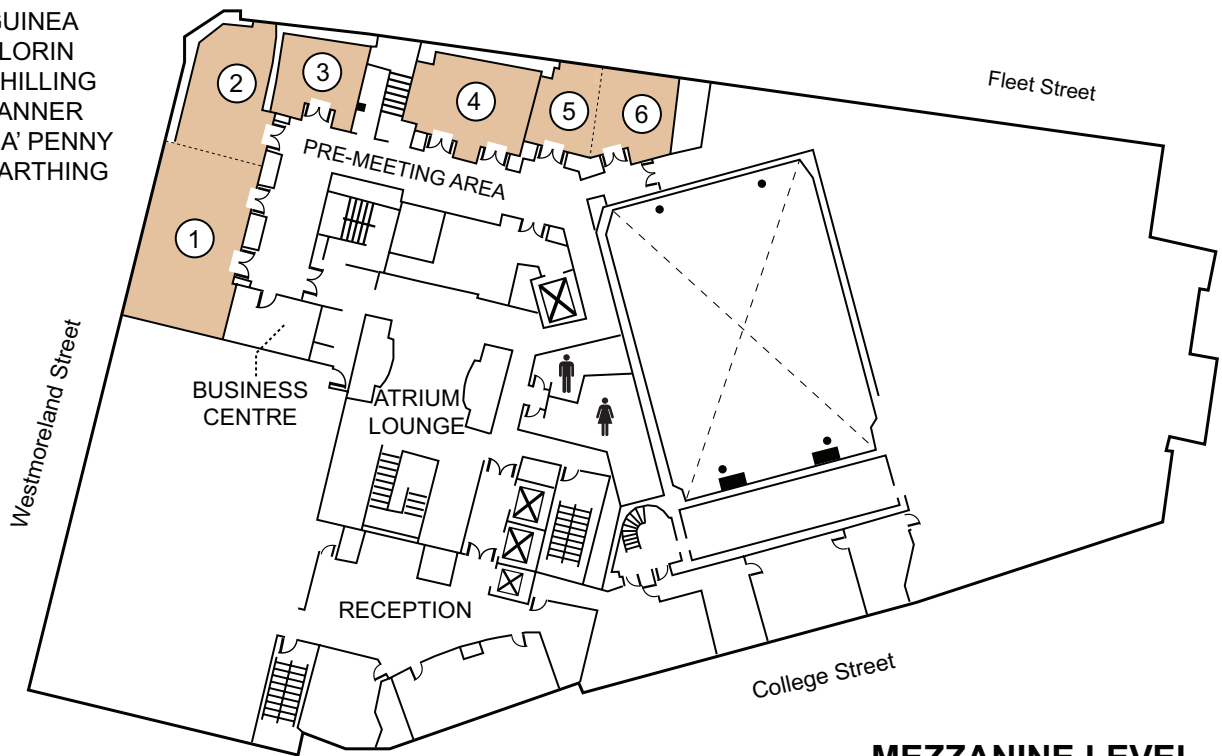

The Westin Dublin

At College Green • Dublin 2 • Ireland
Phone (353)(1) 645 1000

Mezzanine Level
page 2

Ground Floor
page 3

- 1) THE GUINEA
- 2) THE FLORIN
- 3) THE SHILLING
- 4) THE TANNER
- 5) THE HA' PENNY
- 6) THE FARTHING

GROUND FLOOR