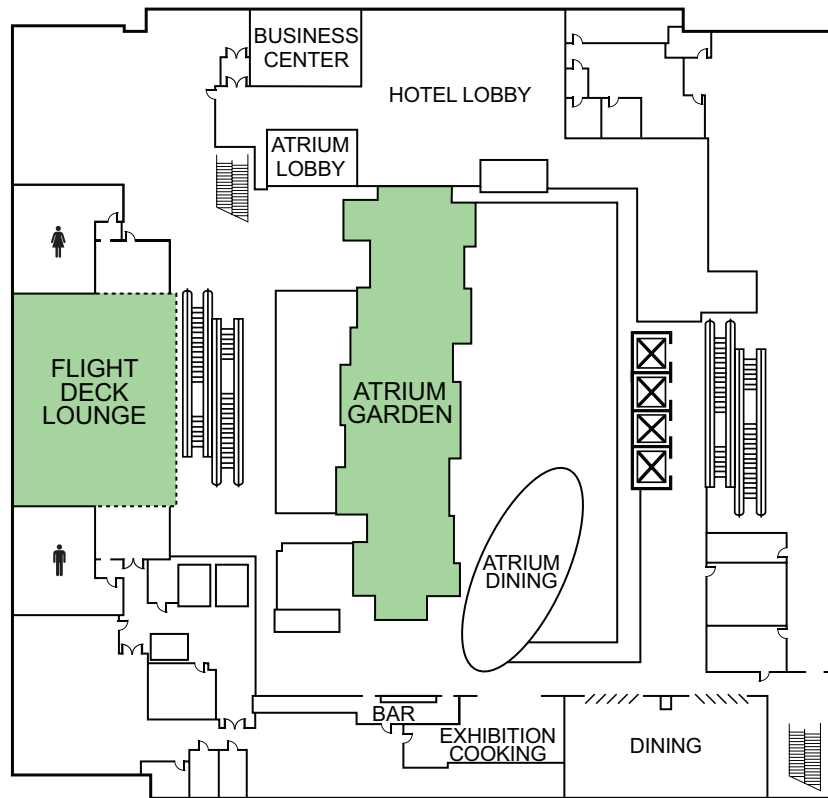

Departure Level  
page 2

Lobby Level  
page 3

Conference Level  
page 4

Lower Conference Level  
page 5

# The Westin Detroit Metropolitan Airport

2501 Worldgateway Place • Detroit, Michigan 48242 • United States  
Phone (734) 942-6500

**LOBBY LEVEL**

1. DRAKE ROOM
2. DESOTO ROOM
3. EARHART ROOM
  - 3A. EARHART ROOM A
  - 3B. EARHART ROOM B
4. ARMSTRONG ROOM
5. HUDSON ROOM
6. LINDBERGH BALLROOM
  - 6A. LINDBERGH BALLROOM A
  - 6B. LINDBERGH BALLROOM B
  - 6C. LINDBERGH BALLROOM C
7. AVIATOR ROOM
8. WRIGHT ROOM
  - 8A. WRIGHT ROOM A
  - 8B. WRIGHT ROOM B
9. MCNAIR ROOM
10. LEWIS BOARDROOM
11. CLARK BOARDROOM
12. BALLROOM PREFUNCTION

**CONFERENCE LEVEL**