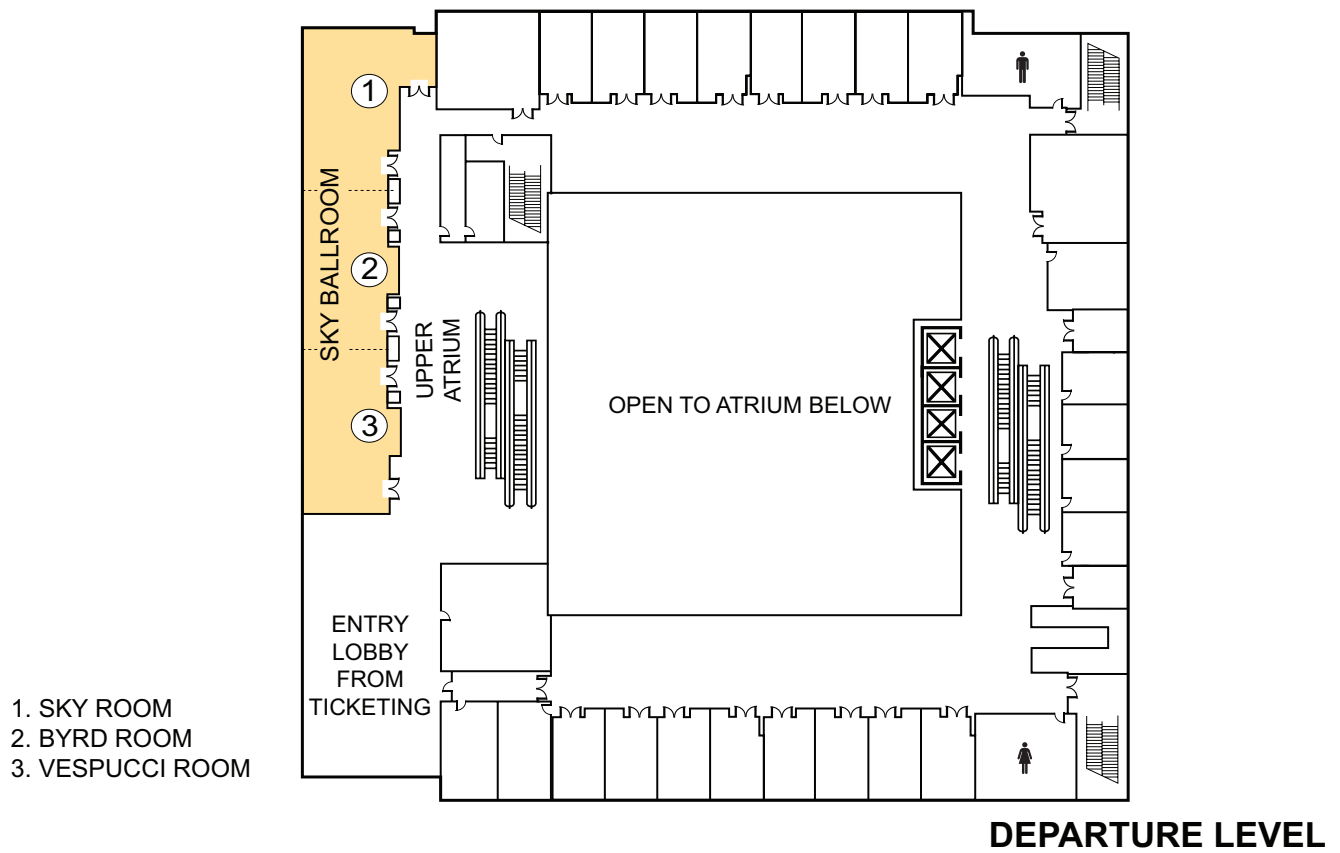

Departure Level  
page 2

Lobby Level  
page 3

Conference Level  
page 4

Lower Conference Level  
page 5

# The Westin Detroit Metropolitan Airport

2501 Worldgateway Place • Detroit, Michigan 48242 • United States  
Phone (734) 942-6500

**LOBBY LEVEL**

1. DRAKE ROOM
2. DESOTO ROOM
3. EARHART ROOM
  - 3A. EARHART ROOM A
  - 3B. EARHART ROOM B
4. ARMSTRONG ROOM
5. HUDSON ROOM
6. LINDBERGH BALLROOM
  - 6A. LINDBERGH BALLROOM A
  - 6B. LINDBERGH BALLROOM B
  - 6C. LINDBERGH BALLROOM C
7. AVIATOR ROOM
8. WRIGHT ROOM
  - 8A. WRIGHT ROOM A
  - 8B. WRIGHT ROOM B
9. MCNAIR ROOM
10. LEWIS BOARDROOM
11. CLARK BOARDROOM
12. BALLROOM PREFUNCTION