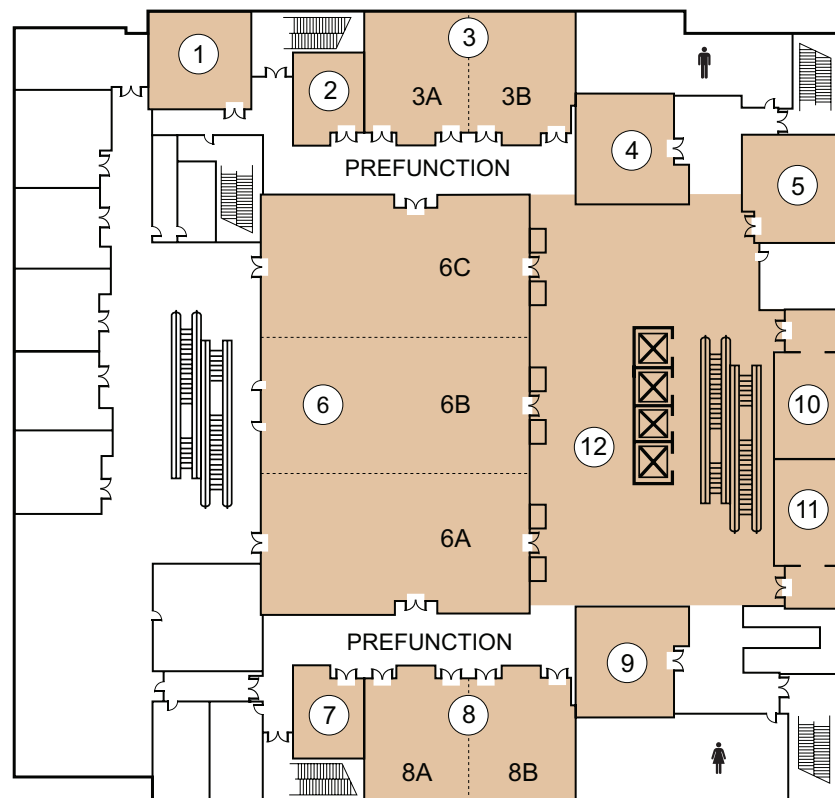

Departure Level  
page 2

Lobby Level  
page 3

Conference Level  
page 4

Lower Conference Level  
page 5

# The Westin Detroit Metropolitan Airport

2501 Worldgateway Place • Detroit, Michigan 48242 • United States  
Phone (734) 942-6500

**LOBBY LEVEL**

1. DRAKE ROOM
2. DESOTO ROOM
3. EARHART ROOM
  - 3A. EARHART ROOM A
  - 3B. EARHART ROOM B
4. ARMSTRONG ROOM
5. HUDSON ROOM
6. LINDBERGH BALLROOM
  - 6A. LINDBERGH BALLROOM A
  - 6B. LINDBERGH BALLROOM B
  - 6C. LINDBERGH BALLROOM C
7. AVIATOR ROOM
8. WRIGHT ROOM
  - 8A. WRIGHT ROOM A
  - 8B. WRIGHT ROOM B
9. MCNAIR ROOM
10. LEWIS BOARDROOM
11. CLARK BOARDROOM
12. BALLROOM PREFUNCTION

**CONFERENCE LEVEL**