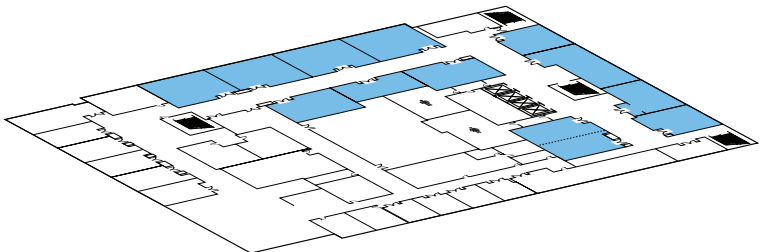

Departure Level  
page 2

Lobby Level  
page 3

Conference Level  
page 4

Lower Conference Level  
page 5

# The Westin Detroit Metropolitan Airport

2501 Worldgateway Place • Detroit, Michigan 48242 • United States  
Phone (734) 942-6500

**LOBBY LEVEL**

1. DRAKE ROOM
2. DESOTO ROOM
3. EARHART ROOM
  - 3A. EARHART ROOM A
  - 3B. EARHART ROOM B
4. ARMSTRONG ROOM
5. HUDSON ROOM
6. LINDBERGH BALLROOM
  - 6A. LINDBERGH BALLROOM A
  - 6B. LINDBERGH BALLROOM B
  - 6C. LINDBERGH BALLROOM C
7. AVIATOR ROOM
8. WRIGHT ROOM
  - 8A. WRIGHT ROOM A
  - 8B. WRIGHT ROOM B
9. MCNAIR ROOM
10. LEWIS BOARDROOM
11. CLARK BOARDROOM
12. BALLROOM PREFUNCTION