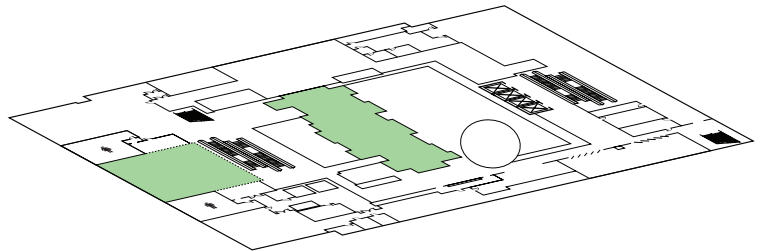

Departure Level  
page 2

Lobby Level  
page 3

Conference Level  
page 4

Lower Conference Level  
page 5

# The Westin Detroit Metropolitan Airport

2501 Worldgateway Place • Detroit, Michigan 48242 • United States  
Phone (734) 942-6500

**LOBBY LEVEL**

1. DRAKE ROOM
2. DESOTO ROOM
3. EARHART ROOM
  - 3A. EARHART ROOM A
  - 3B. EARHART ROOM B
4. ARMSTRONG ROOM
5. HUDSON ROOM
6. LINDBERGH BALLROOM
  - 6A. LINDBERGH BALLROOM A
  - 6B. LINDBERGH BALLROOM B
  - 6C. LINDBERGH BALLROOM C
7. AVIATOR ROOM
8. WRIGHT ROOM
  - 8A. WRIGHT ROOM A
  - 8B. WRIGHT ROOM B
9. MCNAIR ROOM
10. LEWIS BOARDROOM
11. CLARK BOARDROOM
12. BALLROOM PREFUNCTION